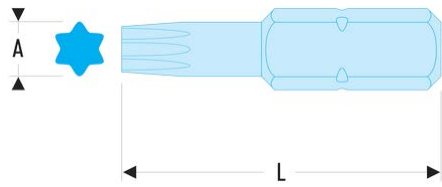

ENX.225 ENX.2 - Impact bits series 2 for Torx® screws**Description:**

- Compliant with Torx® specifications.
- Use with impact screwdrivers.
- Finish: burnt.

A [mm]: 4,40

L [mm]: 35

Torx [No]: T25

No.: T.25