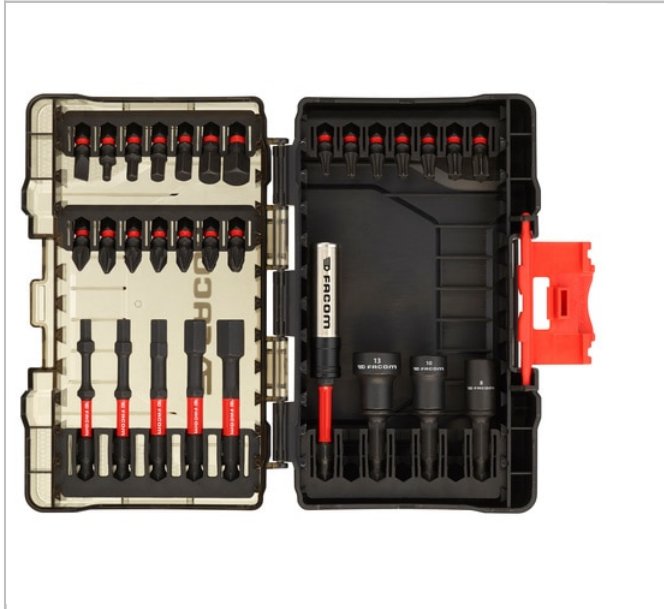

EN.1J30PB | 30pc Screw Driving Set

Description:

- The small modular tough case includes impact ready accessories and connects with both small and medium tough cases.
- 25mm: Hex 3, Hex 4, Hex 5, Hex 6, Hex 8, Hex 10, PH1, PH2, PZ1, PZ2 x3, PZ3, SL5.5, T10, T15, T20 x2, T25, T30, T40.
- 63mm: Hex 4, Hex 5, Hex 6, Hex 8, Hex 10.
- Cleanable Magnetic Nut Driver: 8mm, 10mm, 13mm.
- 92mm Torsion Bit Holder

EN.1J30PB