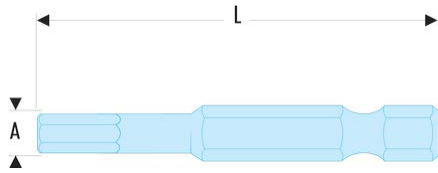

EH.608 EH.6 - Standard bits series 6 for countersunk hex screws**Description:**

- Drive 1/4" - 6.35 mm with groove.

L [mm]:	50
---------	----

Hex Size [mm]:	8
----------------	---

[g]:	18,00
------	-------
