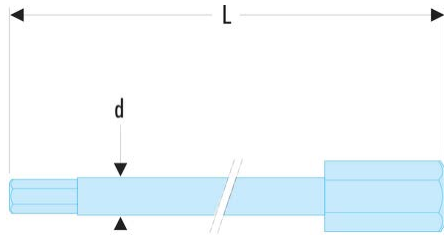

EH.210L EH.2L - Standard long bits series 2 for countersunk hex screws**Description:**

- For manual screwing.
- Drive 5/16" - 7.94 mm.

d [mm]:	11,3
---------	------

L [mm]:	70
---------	----

Hex Size [mm]:	10
----------------	----