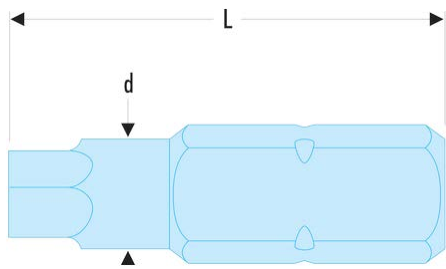

EH.208 EH.2 - Standard bits series 2 for countersunk hex screws**Description:**

- For manual screwing.
- Drive 5/16" - 7.94 mm.

L [mm]:	30
----------------	----

Hex Size [mm]:	8
-----------------------	---

Bits:	EX.150
--------------	--------

[g]:	13
-------------	----