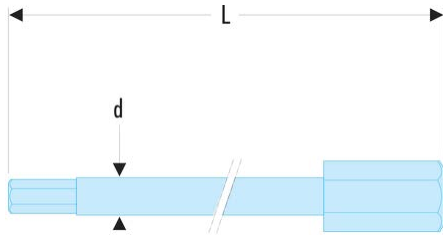

**EH.208L EH.2L - Standard long bits series 2 for countersunk hex screws****Description:**

- For manual screwing.
- Drive 5/16" - 7.94 mm.

d [mm]:	8,9
---------	-----

L [mm]:	70
---------	----

Hex Size [mm]:	8
----------------	---