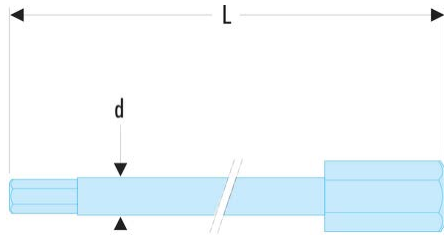

EH.207L EH.2L - Standard long bits series 2 for countersunk hex screws**Description:**

- For manual screwing.
- Drive 5/16" - 7.94 mm.

d [mm]:	8,9
---------	-----

L [mm]:	70
---------	----

Hex Size [mm]:	7
----------------	---