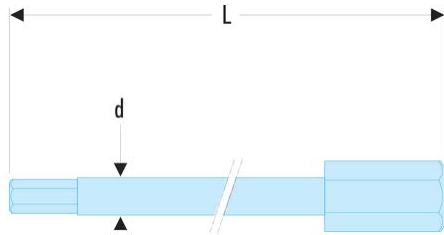

EH.205L EH.2L - Standard long bits series 2 for countersunk hex screws**Description:**

- For manual screwing.
- Drive 5/16" - 7.94 mm.

d [mm]:	6,0
---------	-----

L [mm]:	70
---------	----

Hex Size [mm]:	5
----------------	---