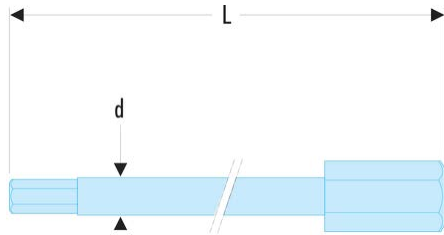

EH.204L EH.2L - Standard long bits series 2 for countersunk hex screws**Description:**

- For manual screwing.
- Drive 5/16" - 7.94 mm.

d [mm]:	4,8
---------	-----

L [mm]:	70
---------	----

Hex Size [mm]:	4
----------------	---