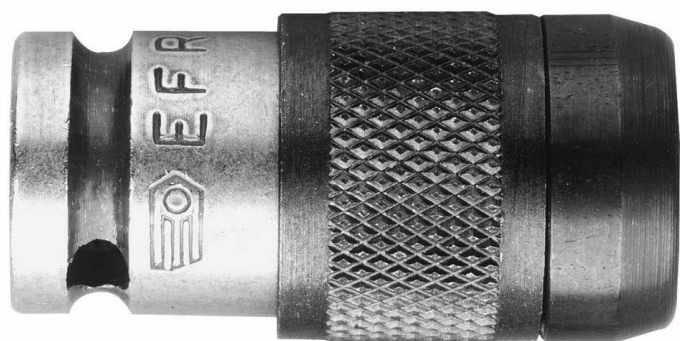

EF.R 1/4" drive lock-ring bit holder**Description:**

- Bit lock.
- Square drive has side-hole for ball or plunger lock.

A ["]:	1/4
d ["]:	1/4
L [mm]:	30
Square ["]:	1/4
[g]:	26