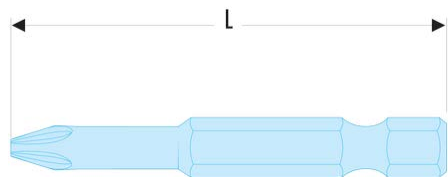

Sku

Screw bits

Screwdrivers - Keys - Bits

**ED.603T ED.60T - For Pozidriv® screws****Description:**

- Drive 1/4" - 6.35 mm with groove.

---

|         |    |
|---------|----|
| L [mm]: | 50 |
|---------|----|