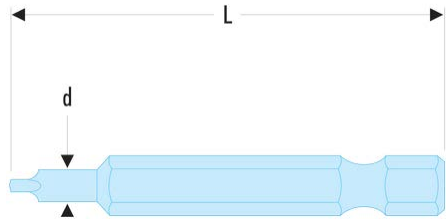

ECAR.603 ECAR.6 - Standard bits series 6 for ROBERTSON square head screws**Description:**

- Drive 1/4" - 6.35 mm with groove.

L [mm]:	50
---------	----

square [No]:	3
--------------	---

Square ["]:	3
-------------	---