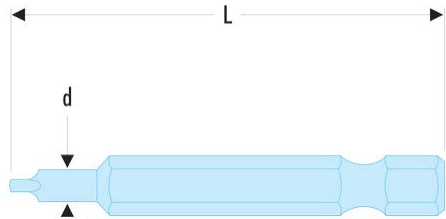

ECAR.602 ECAR.6 - Standard bits series 6 for ROBERTSON square head screws**Description:**

- Drive 1/4" - 6.35 mm with groove.

L [mm]:	50
square [No]:	2
Square ["]:	2
[g]:	12