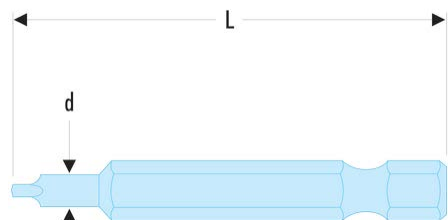

ECAR.601 ECAR.6 - Standard bits series 6 for ROBERTSON square head screws**Description:**

- Drive 1/4" - 6.35 mm with groove.

L [mm]:	50
---------	----

square [No]:	1
--------------	---

Square ["]:	1
-------------	---