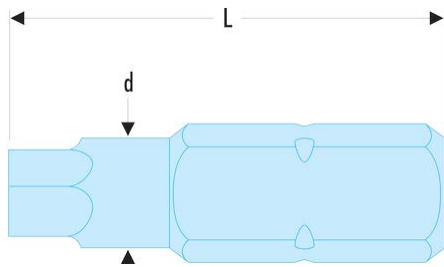

**ECAR.103 ECAR.1 - Standard bits series 1 for ROBERTSON square head screws****Description:**

- For manual screwing.
- Drive 1/4" - 6.35 mm.

<b>d [mm]:</b>	6,0
----------------	-----

<b>L [mm]:</b>	25
----------------	----

<b>square [No]:</b>	3
---------------------	---

<b>Square ["]:</b>	3
--------------------	---

<b>Bits:</b>	EH.102,5
--------------	----------

<b>[g]:</b>	12
-------------	----