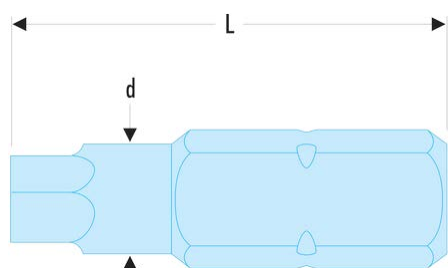

ECAR.102 ECAR.1 - Standard bits series 1 for ROBERTSON square head screws**Description:**

- For manual screwing.
- Drive 1/4" - 6.35 mm.

d [mm]:	6,0
L [mm]:	25
square [No]:	2
Square ["]:	2
Bits:	EH.102
[g]:	10