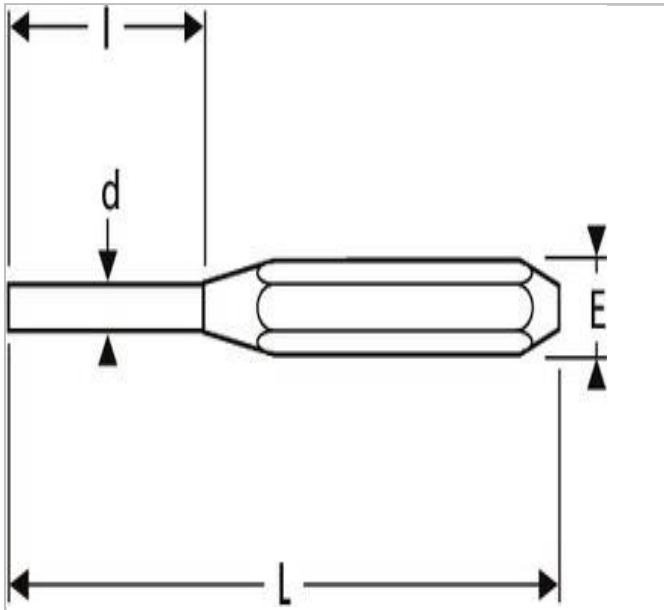

E418236 | EXPERT Punches

Description:

- Hardness 34-44 for the impact zone and 50-58 for the tip.
- One-piece for enhanced strength and durability.

	E418236
Length L [mm]	127.0
Diameter [mm]	10.0
Weight [g]	100.0
Thickness E [mm]	11.1
Width [mm]	25.4