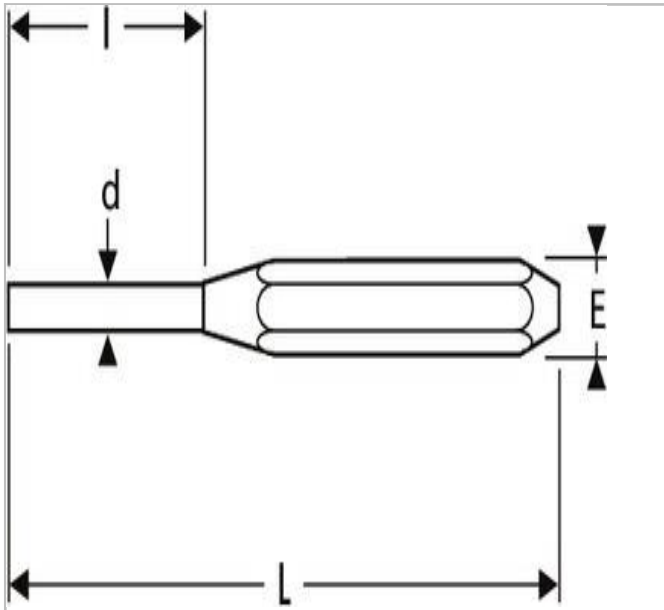

E418228 | EXPERT Punches

Description:

- Hardness 34-44 for the impact zone and 50-58 for the tip.
- One-piece for enhanced strength and durability.

	E418228
Length L [mm]	114.0
Diameter [mm]	8.0
Weight [g]	86.0
Thickness E [mm]	11.1
Width [mm]	25.4