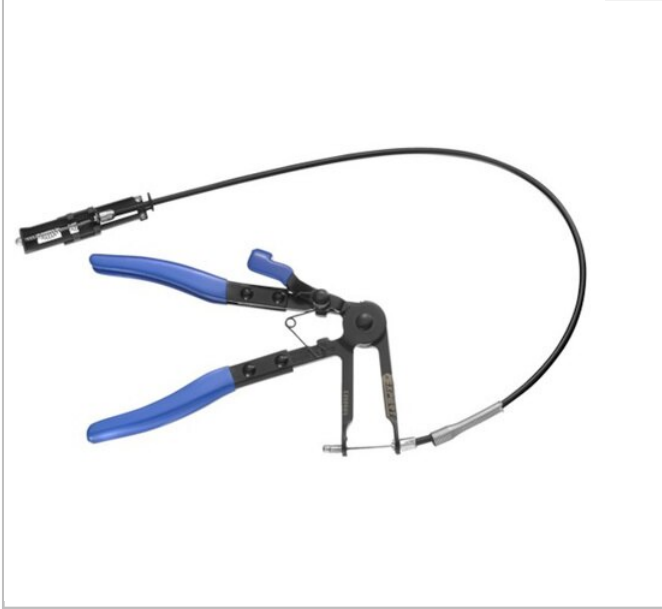

E200504 | EXPERT Hose clamp pliers

Description:

- E200504: hose clamp pliers with cable.
- E200505: 45° locking hose clamp pliers with pivot jaws.
- E200506: locking hose clamp pliers with pivot jaws.
- E200507: click cable-tie pliers.
- E200508: hose pulling flat pliers.
- E200509: standard hose clamp pliers with slit pivot jaws.
- E200510: standard hose clamp pliers with cross slit pivot jaws.

	E200504
Weight [g]	470.0