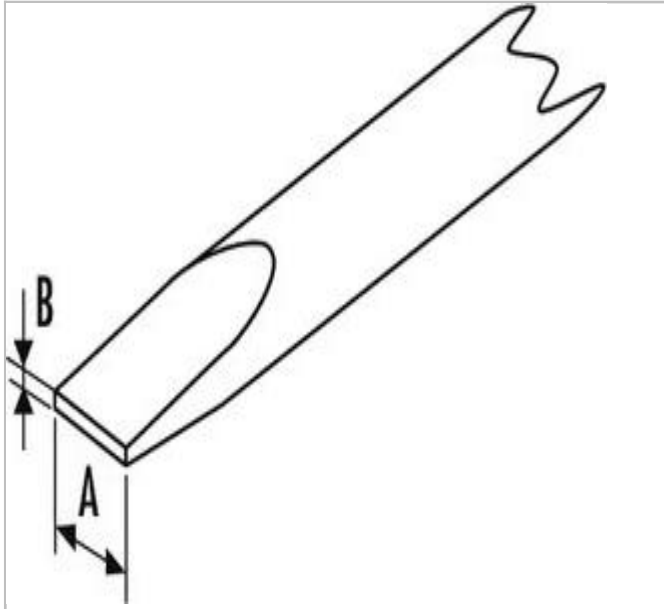

E165481 | EXPERT Screwdrivers for slotted head screws (flared)

Description:

- ISO 2380-1
- ISO 2380-2
- trimaterial ergonomic comfortable and effective handle.
- Bit color code: red.
- Round chrome plated blade in Chrome Vanadium steel.
- Sand-blasted tip.

|  | E165481 |
|--|------------------|
| Diameter [mm] | 47 |
| Length L1 [mm] | 227 |
| Length L2 [mm] | 125.0 |
| Weight [g] | 46 |
| Tip Size ["] | 3/16" |
| Tip Type ["] | Keystone Slotted |
| Handle Style ["] | Tri-Material |
| Ratcheting ["] | Non-Ratcheting |