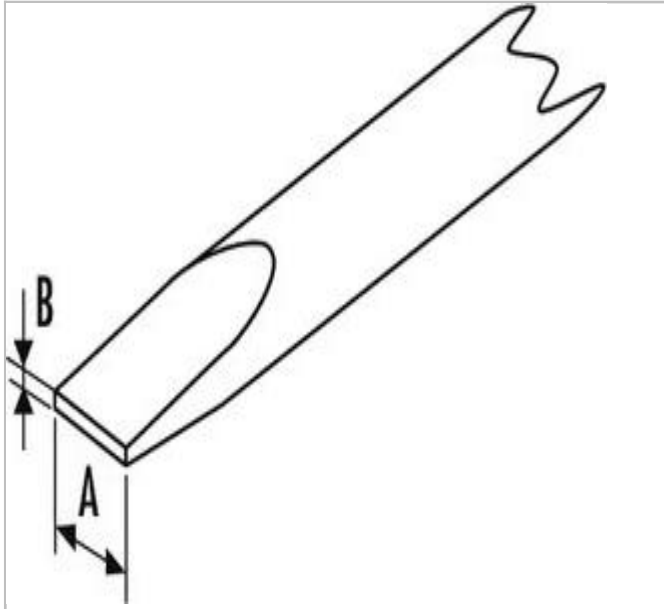

E165479 | EXPERT Screwdrivers for slotted head screws (flared)

Description:

- ISO 2380-1
- ISO 2380-2
- trimaterial ergonomic comfortable and effective handle.
- Bit color code: red.
- Round chrome plated blade in Chrome Vanadium steel.
- Sand-blasted tip.

	E165479
Diameter [mm]	30
Length L1 [mm]	173
Length L2 [mm]	75.0
Weight [g]	31
Tip Size ["]	1/8"
Tip Type ["]	Keystone Slotted
Handle Style ["]	Tri-Material
Ratcheting ["]	Non-Ratcheting