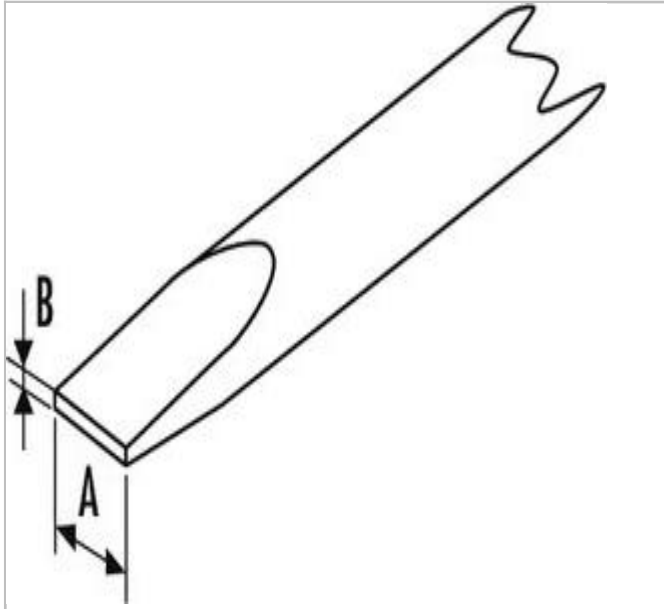

E165476 | EXPERT Screwdrivers for slotted head screws (parallel)

Description:

- ISO 2380-1
- ISO 2380-2
- trimaterial ergonomic comfortable and effective handle.
- Bit color code: red.
- Round chrome plated blade in Chrome Vanadium steel.
- Sand-blasted tip.

	E165476
Diameter [mm]	32
Length L1 [mm]	230
Length L2 [mm]	125.0
Weight [g]	80
Tip Size ["]	1/4"
Tip Type ["]	Cabinet
Handle Style ["]	Tri-Material
Ratcheting ["]	Non-Ratcheting