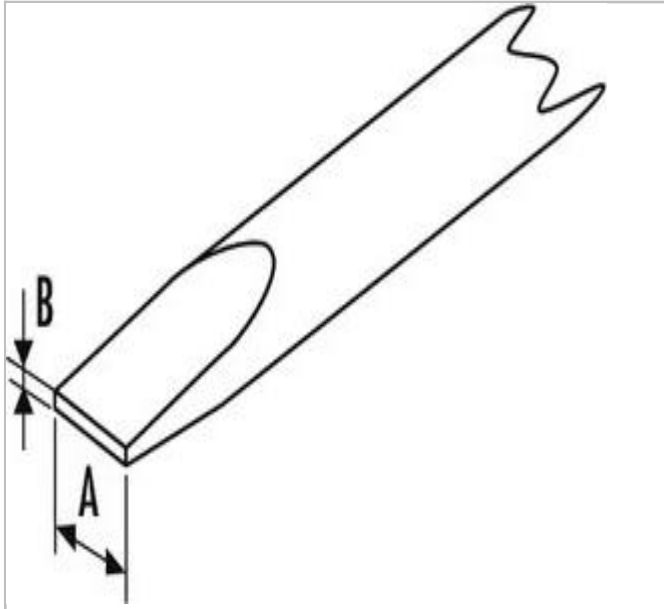

E165415 | EXPERT 1000 Volt insulated screwdrivers for Phillips® head screws

Description:

- CEI 60900
- ISO 2380-1
- ISO 2380-2
- trimaterial ergonomic handle for comfortable and reliable screwing.
- Screw head color code: yellow.
- Each product is tested under 10,000 Volts.
- Round hardened blade with orange PVC insulation.

	E165415
Diameter [mm]	32
Length L [mm]	205
Length [mm]	205.0
Weight [g]	68
Handle Style ["]	Insulated Tri-Material
Ratcheting ["]	Non-Ratcheting
Tip Size [mm]	Phillips