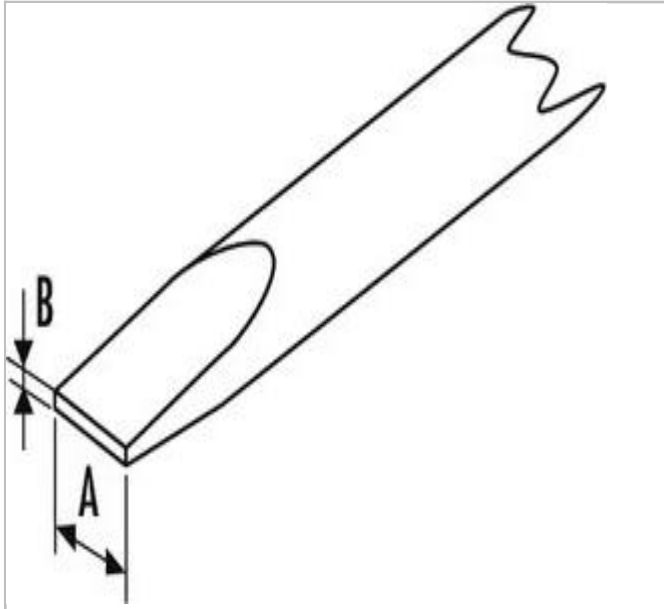

E165413 | EXPERT 1000 Volt insulated screwdrivers for slotted head screws

Description:

- CEI 60900
- ISO 2380-1
- ISO 2380-2
- trimaterial ergonomic handle for comfortable and reliable screwing.
- Screw head color code: red.
- Each product is tested under 10,000 Volts.
- Round hardened blade with orange PVC insulation.

	E165413
A [mm]	5.5
Diameter [mm]	32
Length L [mm]	255
Length [mm]	255.0
Weight [g]	84
Handle Style ["]	Insulated Tri-Material
Ratcheting ["]	Non-Ratcheting
Tip Size [mm]	Cabinet
Length L2 [mm]	150.0
b [mm]	1.0