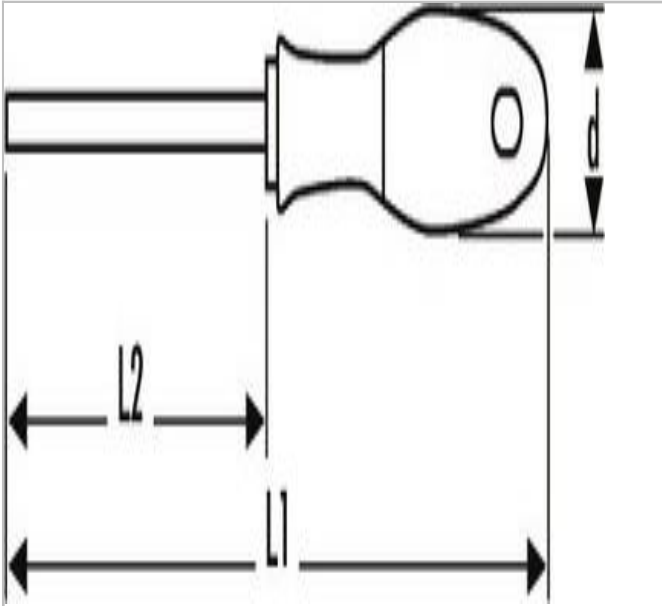

E165406 | EXPERT Stubby screwdrivers for Phillips® screws

Description:

- ISO 8764-1
- ISO 8764-2
- trimaterial ergonomic comfortable and effective handle.
- Bit color code: yellow.
- Round countersunk, chrome plated blade in Chrome Vanadium steel.
- Sand-blasted tip.
- Compact screwdriver ideal for difficult access screws.