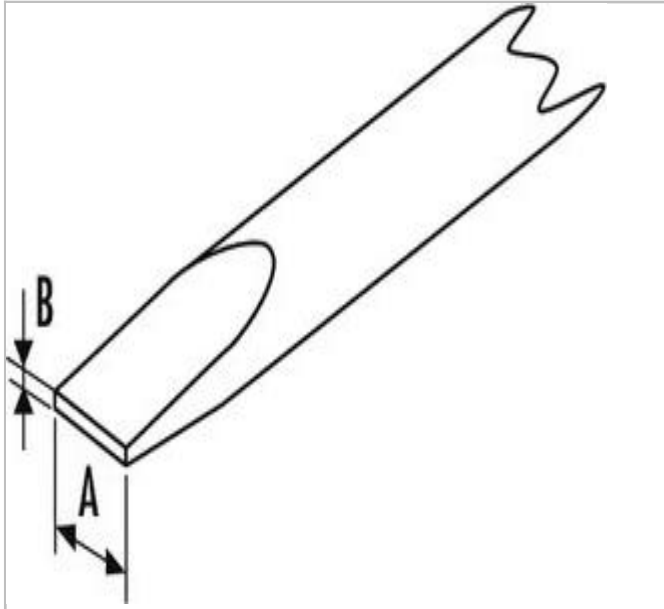

E165400 | EXPERT Stubby screwdrivers for slotted head screws (parallel)

Description:

- ISO 2380-1
- ISO 2380-2
- trimaterial ergonomic comfortable and effective handle.
- Bit color code: red.
- Round chrome plated blade in Chrome Vanadium steel.
- Sand-blasted tip.
- Compact screwdriver ideal for difficult access screws.

	E165400
Diameter [mm]	32
Length L1 [mm]	86
Length L2 [mm]	25.0
Weight [g]	39
Tip Size ["]	1/4"
Tip Type ["]	Keystone slotted
Handle Style ["]	Tri-Material
Ratcheting ["]	Non-Ratcheting