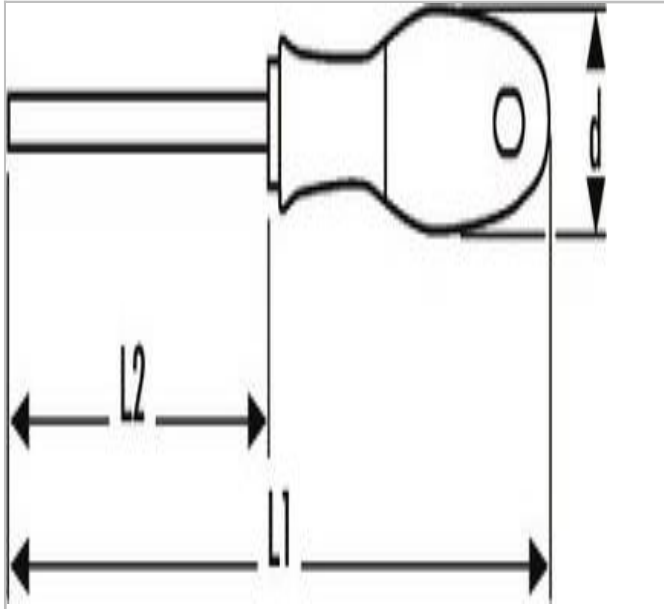

## E165337 | EXPERT Screwdrivers for Pozidriv® screws

### Description:

- ISO 8764-1
- ISO 8764-2
- trimaterial ergonomic comfortable and effective handle.
- Bit color code: blue.
- Round chrome plated blade in Chrome Vanadium steel.
- Sand-blasted tip.

E165337