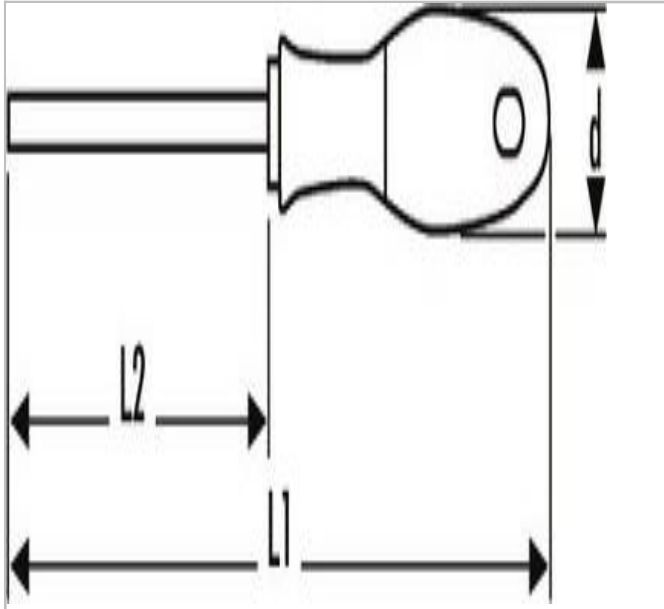

## E165335 | EXPERT Screwdrivers for Pozidriv® screws

### Description:

- ISO 8764-1
- ISO 8764-2
- trimaterial ergonomic comfortable and effective handle.
- Bit color code: blue.
- Round chrome plated blade in Chrome Vanadium steel.
- Sand-blasted tip.

E165335