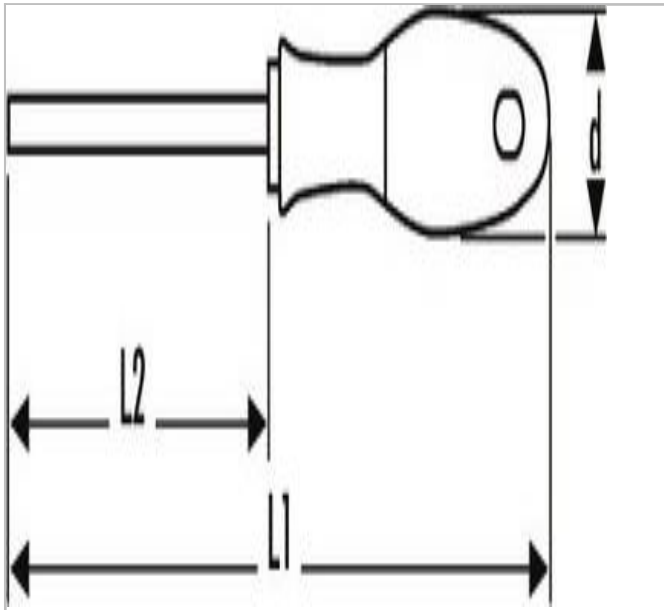

E165209 | EXPERT Screwdrivers for Phillips® screws

Description:

- ISO 8764-1
- ISO 8764-2
- trimaterial ergonomic comfortable and effective handle.
- Bit color code: yellow.
- Round chrome plated blade in Chrome Vanadium steel.
- Sand-blasted tip.