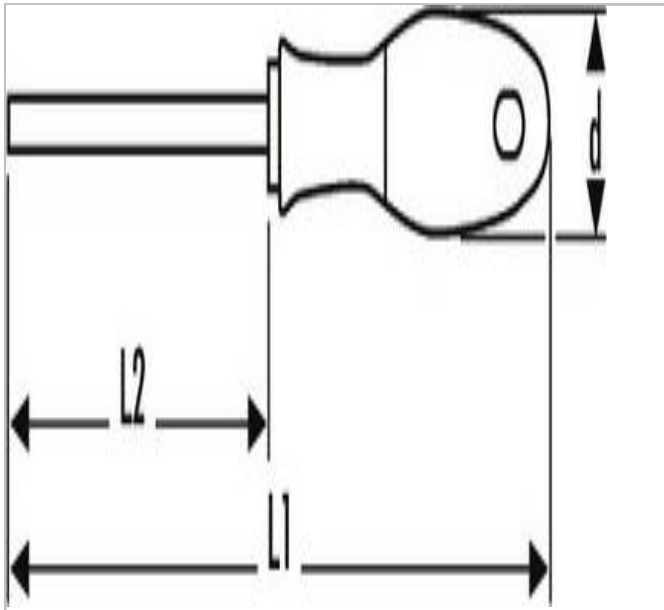

E165207 | EXPERT Screwdrivers for Phillips® screws

Description:

- ISO 8764-1
- ISO 8764-2
- trimaterial ergonomic comfortable and effective handle.
- Bit color code: yellow.
- Round chrome plated blade in Chrome Vanadium steel.
- Sand-blasted tip.