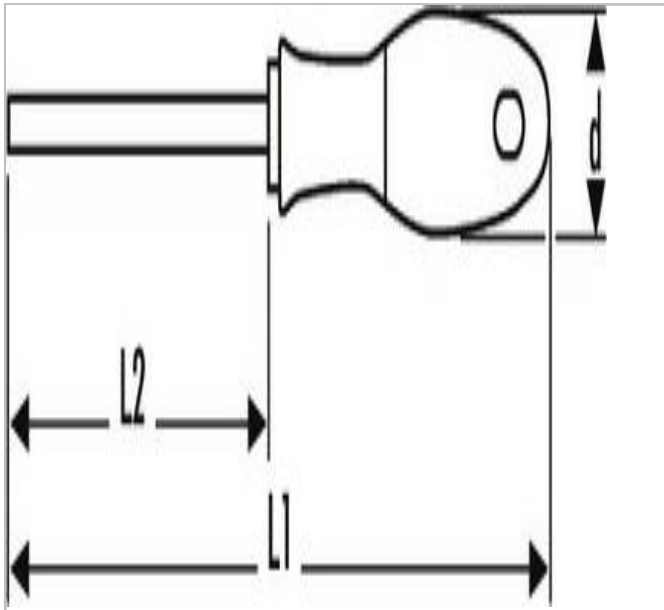

E165206 | EXPERT Screwdrivers for Phillips® screws

Description:

- ISO 8764-1
- ISO 8764-2
- trimaterial ergonomic comfortable and effective handle.
- Bit color code: yellow.
- Round chrome plated blade in Chrome Vanadium steel.
- Sand-blasted tip.