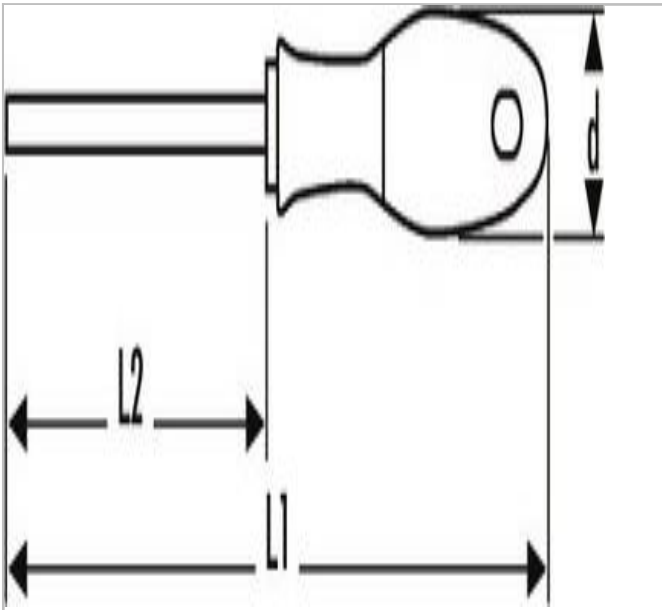

E165204 | EXPERT Screwdrivers for Phillips® screws

Description:

- ISO 8764-1
- ISO 8764-2
- trimaterial ergonomic comfortable and effective handle.
- Bit color code: yellow.
- Round chrome plated blade in Chrome Vanadium steel.
- Sand-blasted tip.