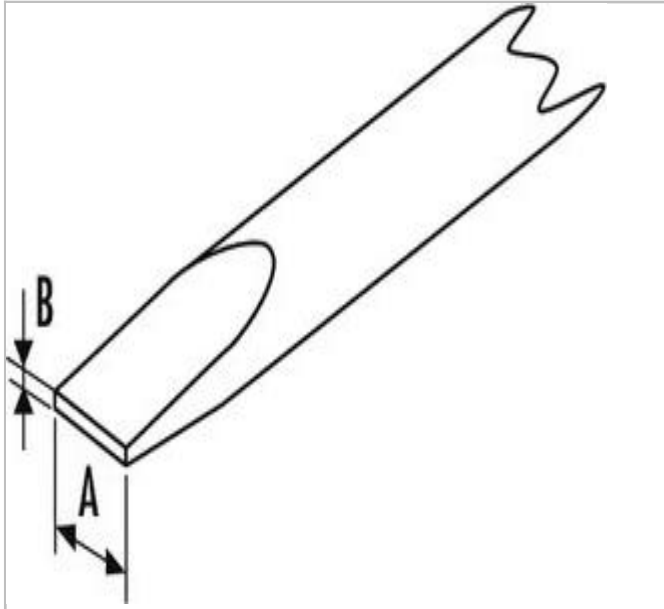

## E165141 | EXPERT Screwdrivers for slotted head screws (flared)

### Description:

- ISO 2380-1
- ISO 2380-2
- trimaterial ergonomic comfortable and effective handle.
- Bit color code: red.
- Round chrome plated blade in Chrome Vanadium steel.
- Sand-blasted tip.

	E165141
Diameter [mm]	40
Length L1 [mm]	266
Length L2 [mm]	150.0
Weight [g]	123
Tip Size ["]	5/16"
Tip Type ["]	Keystone Slotted
Handle Style ["]	Tri-Material
Ratcheting ["]	Non-Ratcheting