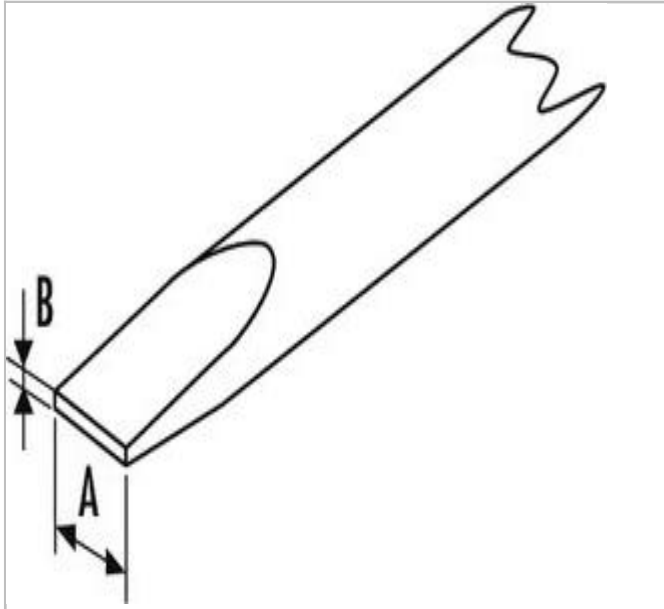

E165093 | EXPERT Screwdrivers for slotted head screws (parallel)

Description:

- ISO 2380-1
- ISO 2380-2
- trimaterial ergonomic comfortable and effective handle.
- Bit color code: red.
- Round chrome plated blade in Chrome Vanadium steel.
- Sand-blasted tip.

	E165093
Diameter [mm]	27
Length L1 [mm]	252
Weight [g]	50
Tip Size ["]	1/8"
Tip Type ["]	Cabinet
Handle Style ["]	Tri-Material
Ratcheting ["]	Non-Ratcheting