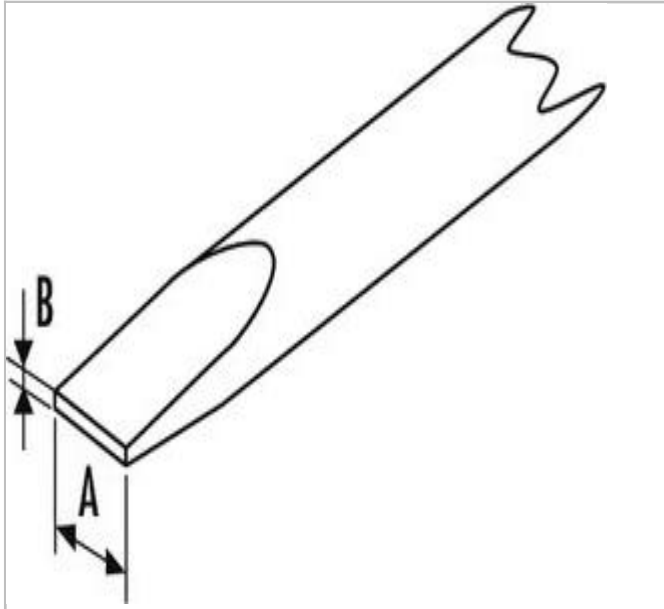

## E165017 | EXPERT Screwdrivers for slotted head screws (parallel)

### Description:

- ISO 2380-1
- ISO 2380-2
- trimaterial ergonomic comfortable and effective handle.
- Bit color code: red.
- Round chrome plated blade in Chrome Vanadium steel.
- Sand-blasted tip.

	<b>E165017</b>
Diameter [mm]	27
Length L1 [mm]	202
Weight [g]	43
Tip Size ["]	1/8"
Tip Type ["]	Cabinet
Handle Style ["]	Tri-Material
Ratcheting ["]	Non-Ratcheting