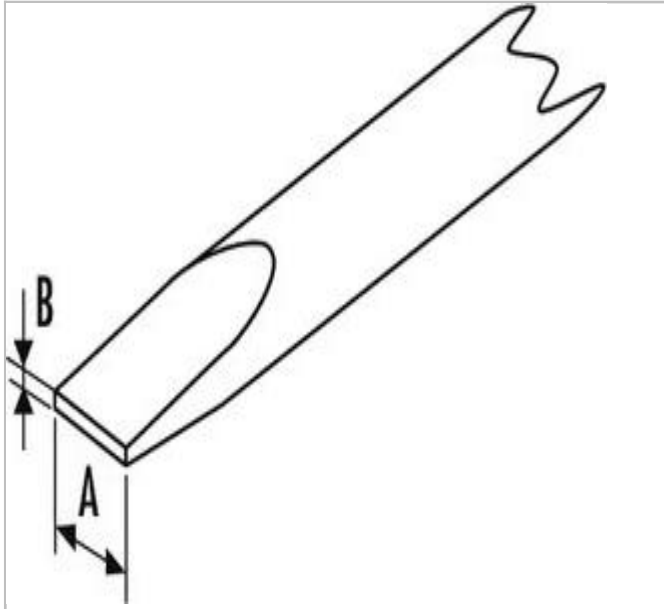

E165006 | EXPERT Screwdrivers for slotted head screws (parallel)

Description:

- ISO 2380-1
- ISO 2380-2
- trimaterial ergonomic comfortable and effective handle.
- Bit color code: red.
- Round chrome plated blade in Chrome Vanadium steel.
- Sand-blasted tip.

	E165006
Diameter [mm]	20
Length L1 [mm]	149
Length L2 [mm]	50.0
Weight [g]	18
Tip Size ["]	5/64"
Tip Type ["]	Cabinet
Handle Style ["]	Tri-Material
Ratcheting ["]	Non-Ratcheting