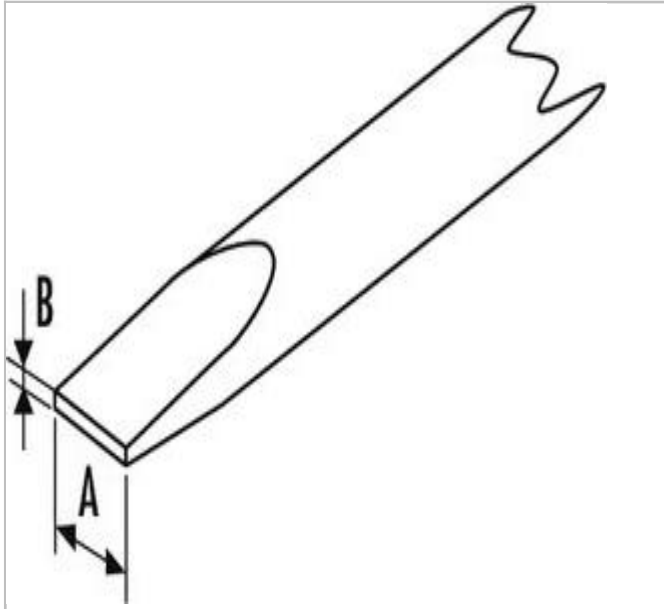

E164983 | EXPERT Screwdrivers for slotted head screws (parallel)

Description:

- ISO 2380-1
- ISO 2380-2
- trimaterial ergonomic comfortable and effective handle.
- Bit color code: red.
- Round chrome plated blade in Chrome Vanadium steel.
- Sand-blasted tip.

	E164983
Diameter [mm]	27
Length L1 [mm]	177
Length L2 [mm]	75.0
Weight [g]	37
Tip Size ["]	3/32"
Tip Type ["]	Cabinet
Handle Style ["]	Tri-Material
Ratcheting ["]	Non-Ratcheting