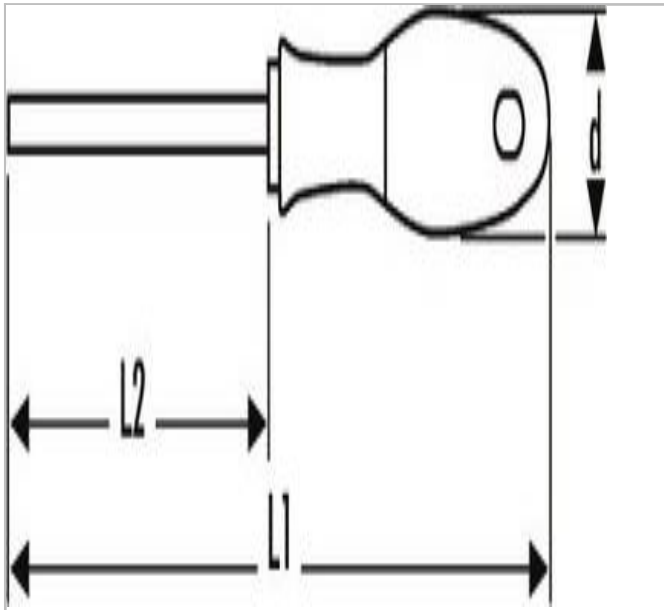

## E160510 | EXPERT Torx® screwdrivers

### Description:

- ACUMENT TMD 702
- trimaterial ergonomic comfortable and effective handle.
- Bit colour code: green.
- Round chrome plated blade in satin Chrome Vanadium steel.

|  | <b>E160510</b> |
|--|----------------|
| Diameter [mm]  | 40             |
| Length L1 [mm]   | 241            |
| Length L2 [mm]   | 125.0          |
| Weight [g]   | 118            |
| Length [mm]  | 241            |
| Tip Size ["]   | T30            |
| Tip Type ["]   | TORX           |
| Handle Style ["]   | Tri-Material   |
| Ratcheting ["]   | Non-Ratcheting |