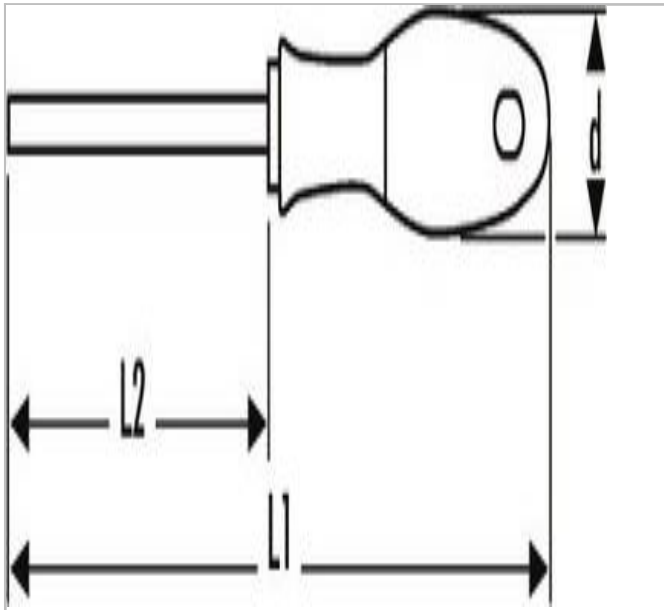

## E160509 | EXPERT Torx® screwdrivers

### Description:

- ACUMENT TMD 702
- trimaterial ergonomic comfortable and effective handle.
- Bit colour code: green.
- Round chrome plated blade in satin Chrome Vanadium steel.

	<b>E160509</b>
Diameter [mm]	32
Length L1 [mm]	205
Length L2 [mm]	100.0
Weight [g]	75
Length [mm]	205
Tip Size ["]	T27
Tip Type ["]	TORX
Handle Style ["]	Tri-Material
Ratcheting ["]	Non-Ratcheting