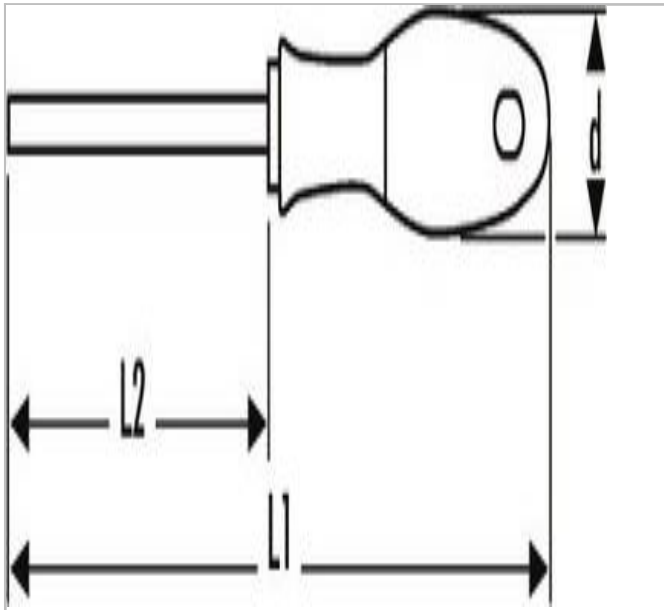

## E160508 | EXPERT Torx® screwdrivers

### Description:

- ACUMENT TMD 702
- trimaterial ergonomic comfortable and effective handle.
- Bit colour code: green.
- Round chrome plated blade in satin Chrome Vanadium steel.

	<b>E160508</b>
Diameter [mm]	32
Length L1 [mm]	205
Length L2 [mm]	100.0
Weight [g]	71
Length [mm]	205
Tip Size ["]	T25
Tip Type ["]	TORX
Handle Style ["]	Tri-Material
Ratcheting ["]	Non-Ratcheting