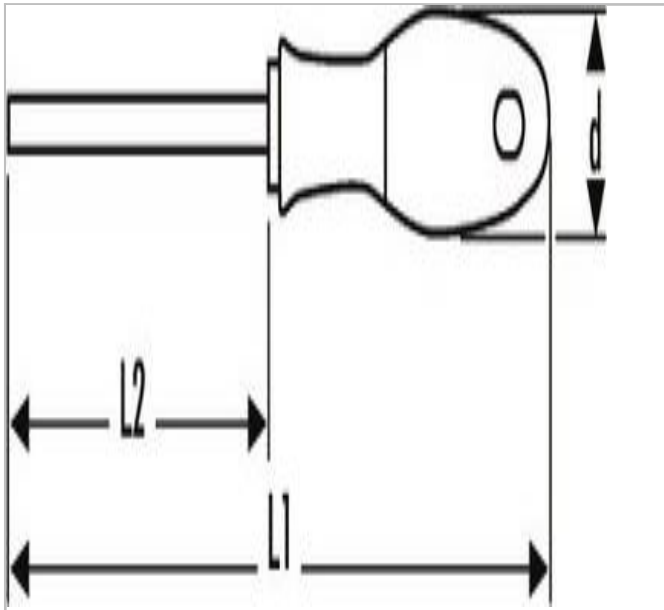

## E160507 | EXPERT Torx® screwdrivers

### Description:

- ACUMENT TMD 702
- trimaterial ergonomic comfortable and effective handle.
- Bit colour code: green.
- Round chrome plated blade in satin Chrome Vanadium steel.

|  | <b>E160507</b> |
|--|----------------|
| Diameter [mm]  | 27             |
| Length L1 [mm]   | 202            |
| Length L2 [mm]   | 100.0          |
| Weight [g]   | 44             |
| Length [mm]  | 202            |
| Tip Size ["]   | T20            |
| Tip Type ["]   | TORX           |
| Handle Style ["]   | Tri-Material   |
| Ratcheting ["]   | Non-Ratcheting |