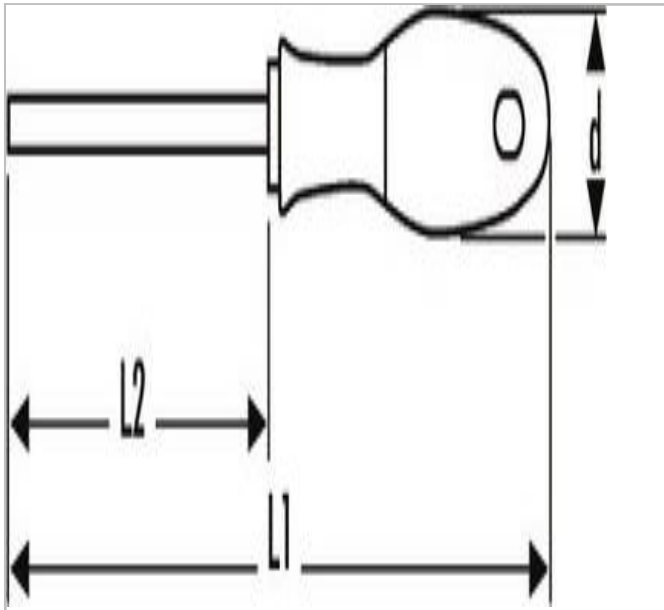

## E160506 | EXPERT Torx® screwdrivers

### Description:

- ACUMENT TMD 702
- trimaterial ergonomic comfortable and effective handle.
- Bit colour code: green.
- Round chrome plated blade in satin Chrome Vanadium steel.

	<b>E160506</b>
Diameter [mm]	27
Length L1 [mm]	177
Length L2 [mm]	75.0
Weight [g]	37
Length [mm]	177
Tip Size ["]	T15
Tip Type ["]	TORX
Handle Style ["]	Tri-Material
Ratcheting ["]	Non-Ratcheting