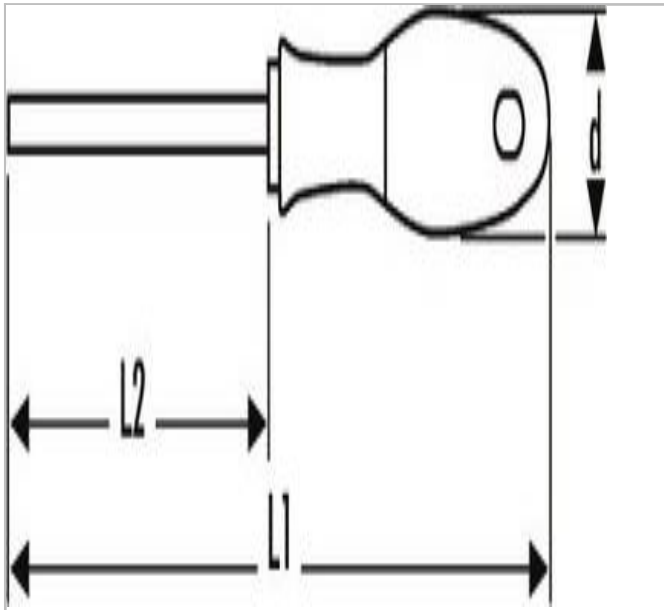

E160504 | EXPERT Torx® screwdrivers

Description:

- ACUMENT TMD 702
- trimaterial ergonomic comfortable and effective handle.
- Bit colour code: green.
- Round chrome plated blade in satin Chrome Vanadium steel.

	E160504
Diameter [mm]	20
Length L1 [mm]	173
Length L2 [mm]	75.0
Weight [g]	19
Length [mm]	173
Tip Size ["]	T9
Tip Type ["]	TORX
Handle Style ["]	Tri-Material
Ratcheting ["]	Non-Ratcheting