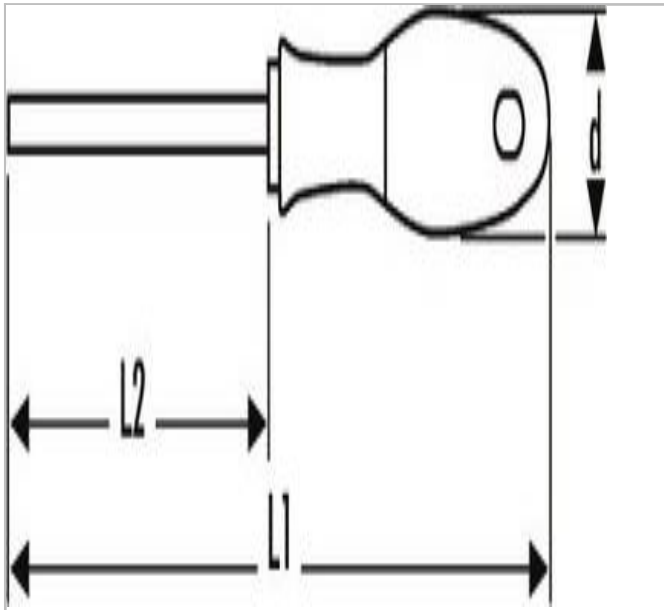

## E160503 | EXPERT Torx® screwdrivers

### Description:

- ACUMENT TMD 702
- trimaterial ergonomic comfortable and effective handle.
- Bit colour code: green.
- Round chrome plated blade in satin Chrome Vanadium steel.

	<b>E160503</b>
Diameter [mm]	20
Length L1 [mm]	148
Length L2 [mm]	50.0
Weight [g]	18
Length [mm]	148
Tip Size ["]	T8
Tip Type ["]	TORX
Handle Style ["]	Tri-Material
Ratcheting ["]	Non-Ratheting