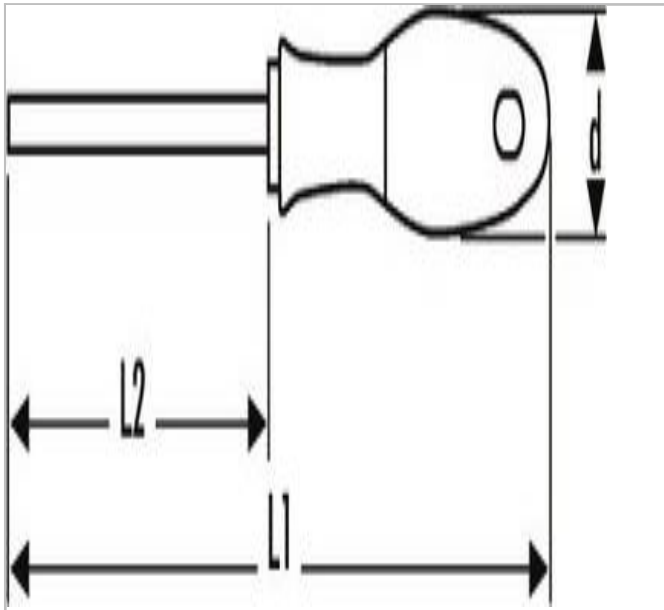

E160502 | EXPERT Torx® screwdrivers

Description:

- ACUMENT TMD 702
- trimaterial ergonomic comfortable and effective handle.
- Bit colour code: green.
- Round chrome plated blade in satin Chrome Vanadium steel.

	E160502
Diameter [mm]	20
Length L1 [mm]	148
Length L2 [mm]	50.0
Weight [g]	18
Length [mm]	148
Tip Size ["]	T7
Tip Type ["]	TORX
Handle Style ["]	Tri-Material
Ratcheting ["]	Non-Ratheting