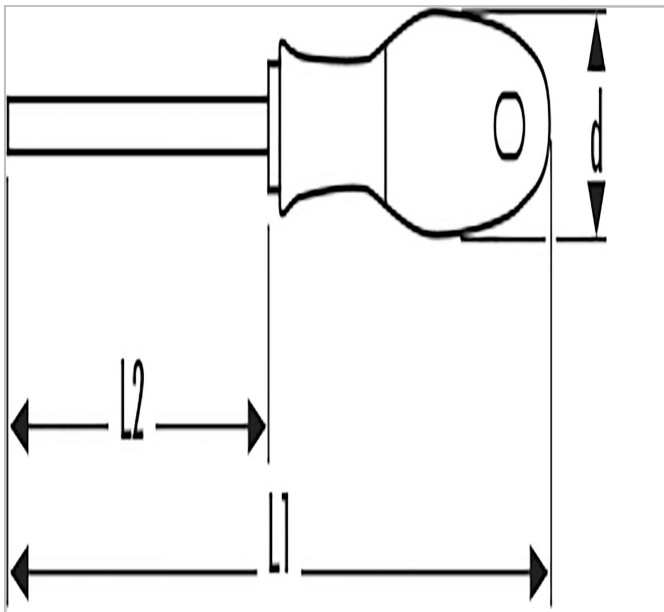

## E160501 | EXPERT Torx® screwdrivers

### Description:

- ACUMENT TMD 702
- trimaterial ergonomic comfortable and effective handle.
- Bit colour code: green.
- Round chrome plated blade in satin Chrome Vanadium steel.

	<b>E160501</b>
Diameter [mm]	20
Length L1 [mm]	148
Length L2 [mm]	50.0
Weight [g]	18
Length [mm]	148
Tip Size ["]	T6
Tip Type ["]	TORX
Handle Style ["]	Tri-Material
Ratcheting ["]	Non-Ratheting