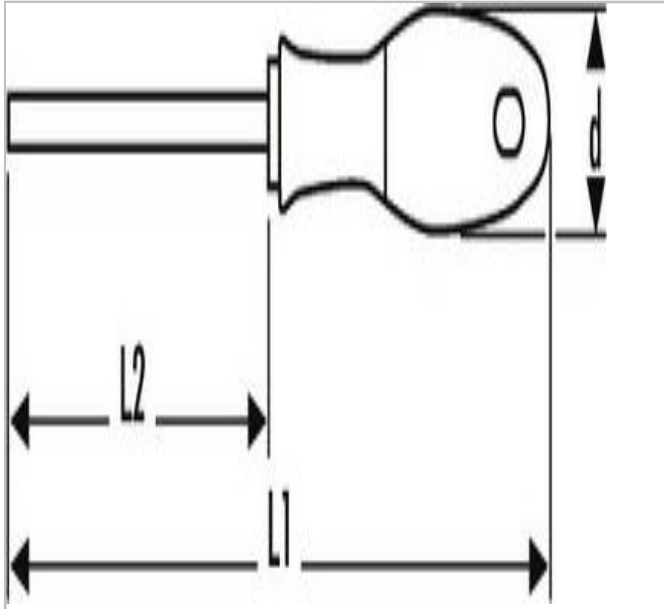

E160403 | EXPERT Screwdrivers for Pozidriv® screws with bolster

Description:

- ISO 8764-1
- ISO 8764-2
- trimaterial ergonomic comfortable and effective handle.
- Bit color code: blue.
- Round chrome plated blade in Chrome Vanadium steel.
- Sand-blasted tip.
- Hex bolster.

E160403