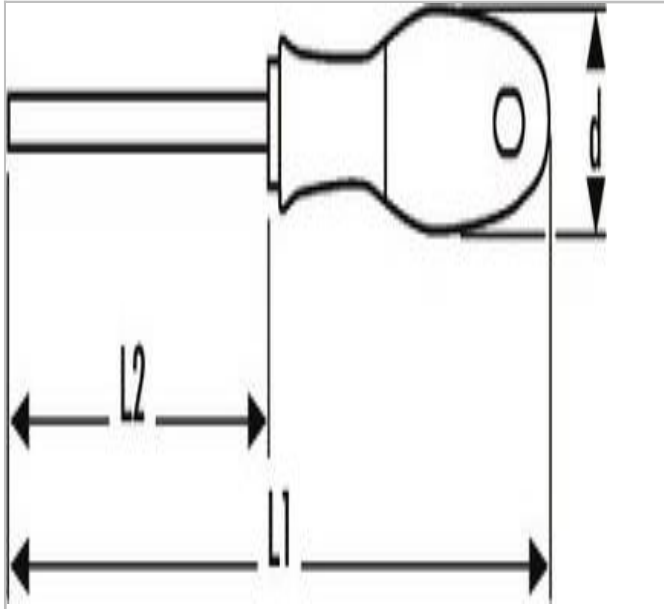

## E160401 | EXPERT Screwdrivers for Pozidriv® screws with bolster

### Description:

- ISO 8764-1
- ISO 8764-2
- trimaterial ergonomic comfortable and effective handle.
- Bit color code: blue.
- Round chrome plated blade in Chrome Vanadium steel.
- Sand-blasted tip.
- Hex bolster.