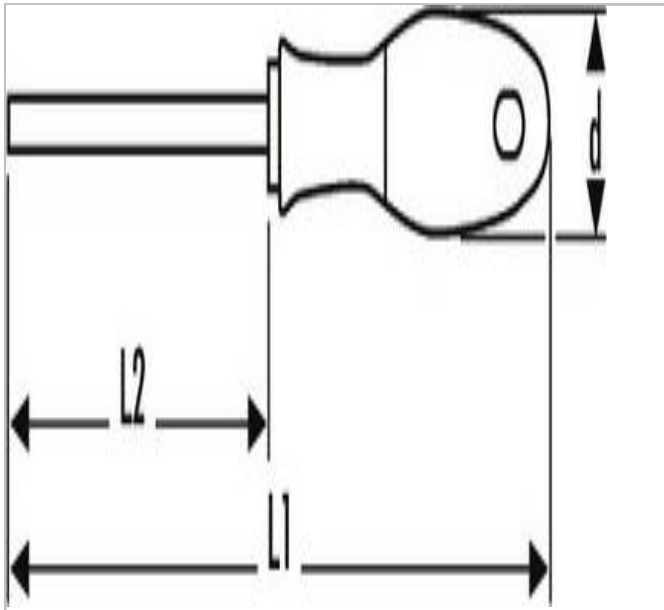

## E160305 | EXPERT Screwdrivers for Phillips® screws

### Description:

- ISO 8764-1
- ISO 8764-2
- trimaterial ergonomic comfortable and effective handle.
- Bit color code: yellow.
- Round chrome plated blade in Chrome Vanadium steel.
- Sand-blasted tip.

E160305