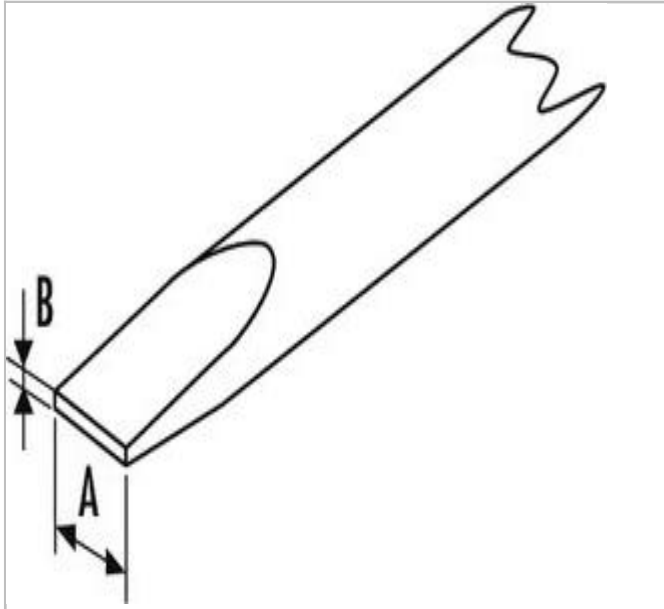

## E160206 | EXPERT Screwdrivers for slotted head screws (flared)

### Description:

- ISO 2380-1
- ISO 2380-2
- trimaterial ergonomic comfortable and effective handle.
- Bit color code: red.
- Round chrome plated blade in Chrome Vanadium steel.
- Sand-blasted tip.

	<b>E160206</b>
Diameter [mm]	40
Length L1 [mm]	241
Length L2 [mm]	125.0
Weight [g]	117
Tip Size ["]	5/16"
Tip Type ["]	Keystone Slotted
Handle Style ["]	Tri-Material
Ratcheting ["]	Non-Ratcheting